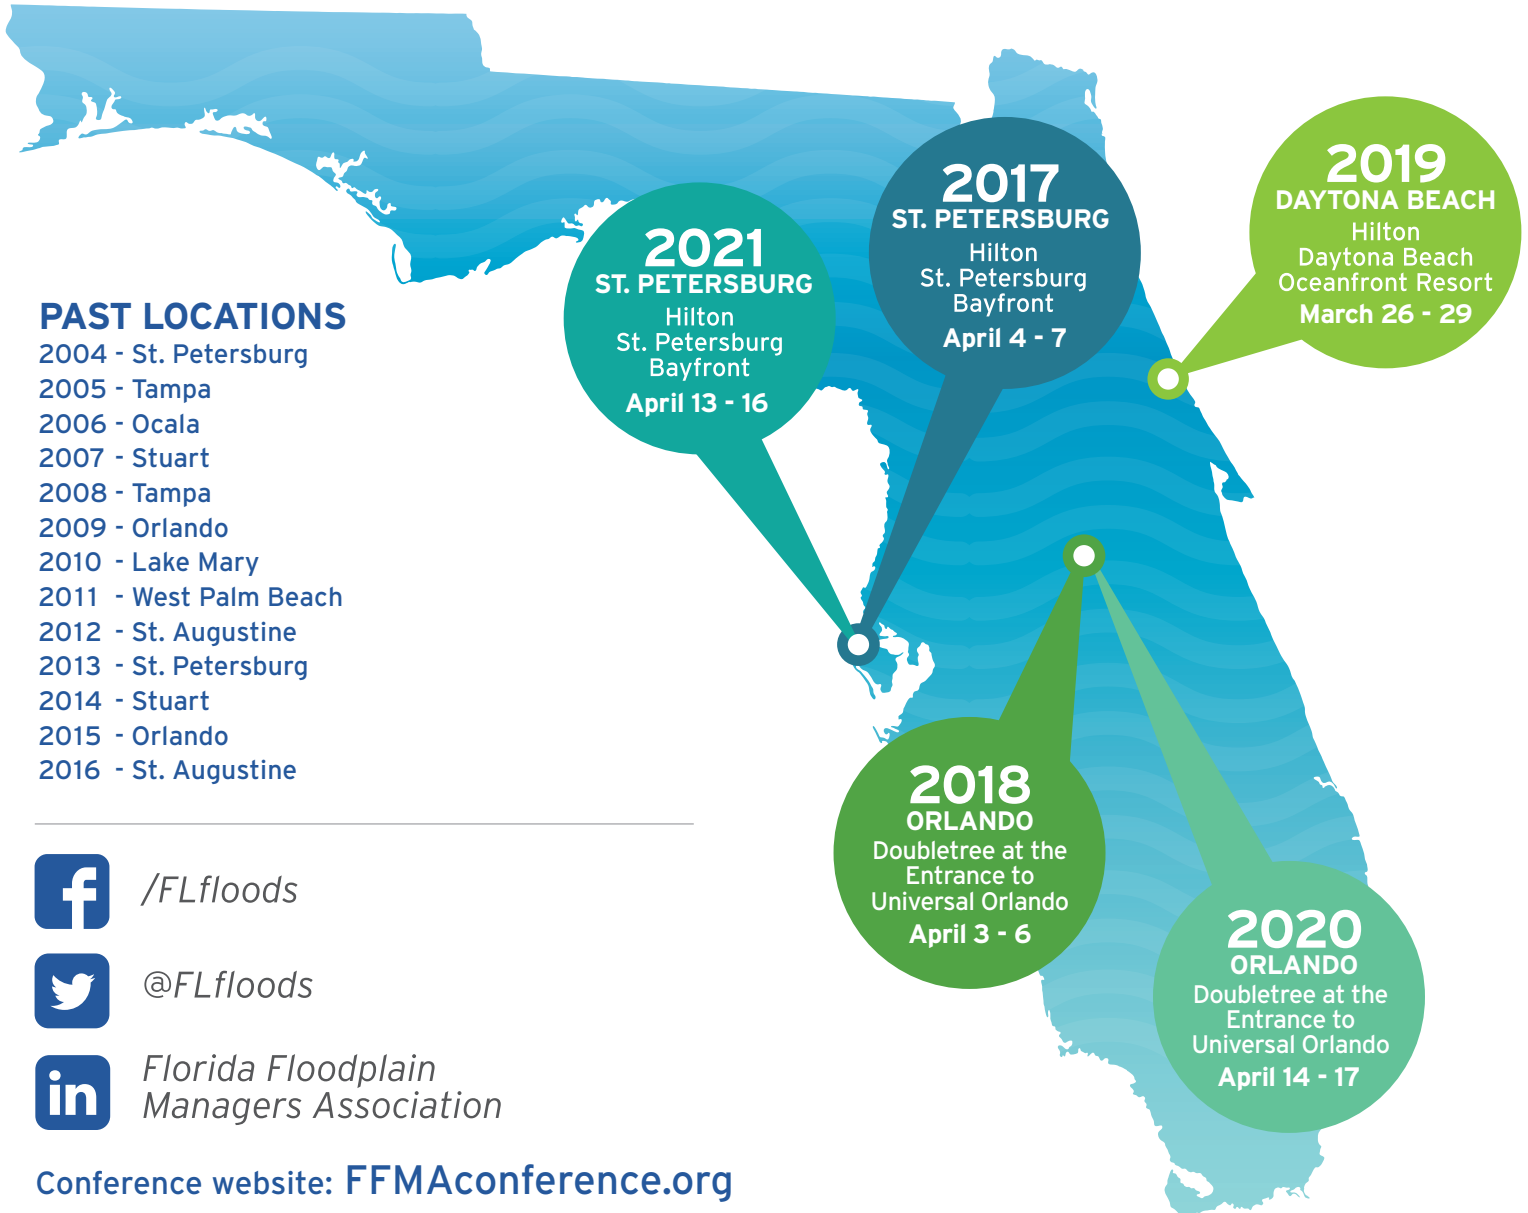

FDEM State Floodplain Managers

Community Rating System

Floodplain Management

Outreach

Insurance

Certified Floodplain Management Exam

CONFERENCE *Planner*

PAST LOCATIONS

- 2004 - St. Petersburg
- 2005 - Tampa
- 2006 - Ocala
- 2007 - Stuart
- 2008 - Tampa
- 2009 - Orlando
- 2010 - Lake Mary
- 2011 - West Palm Beach
- 2012 - St. Augustine
- 2013 - St. Petersburg
- 2014 - Stuart
- 2015 - Orlando
- 2016 - St. Augustine