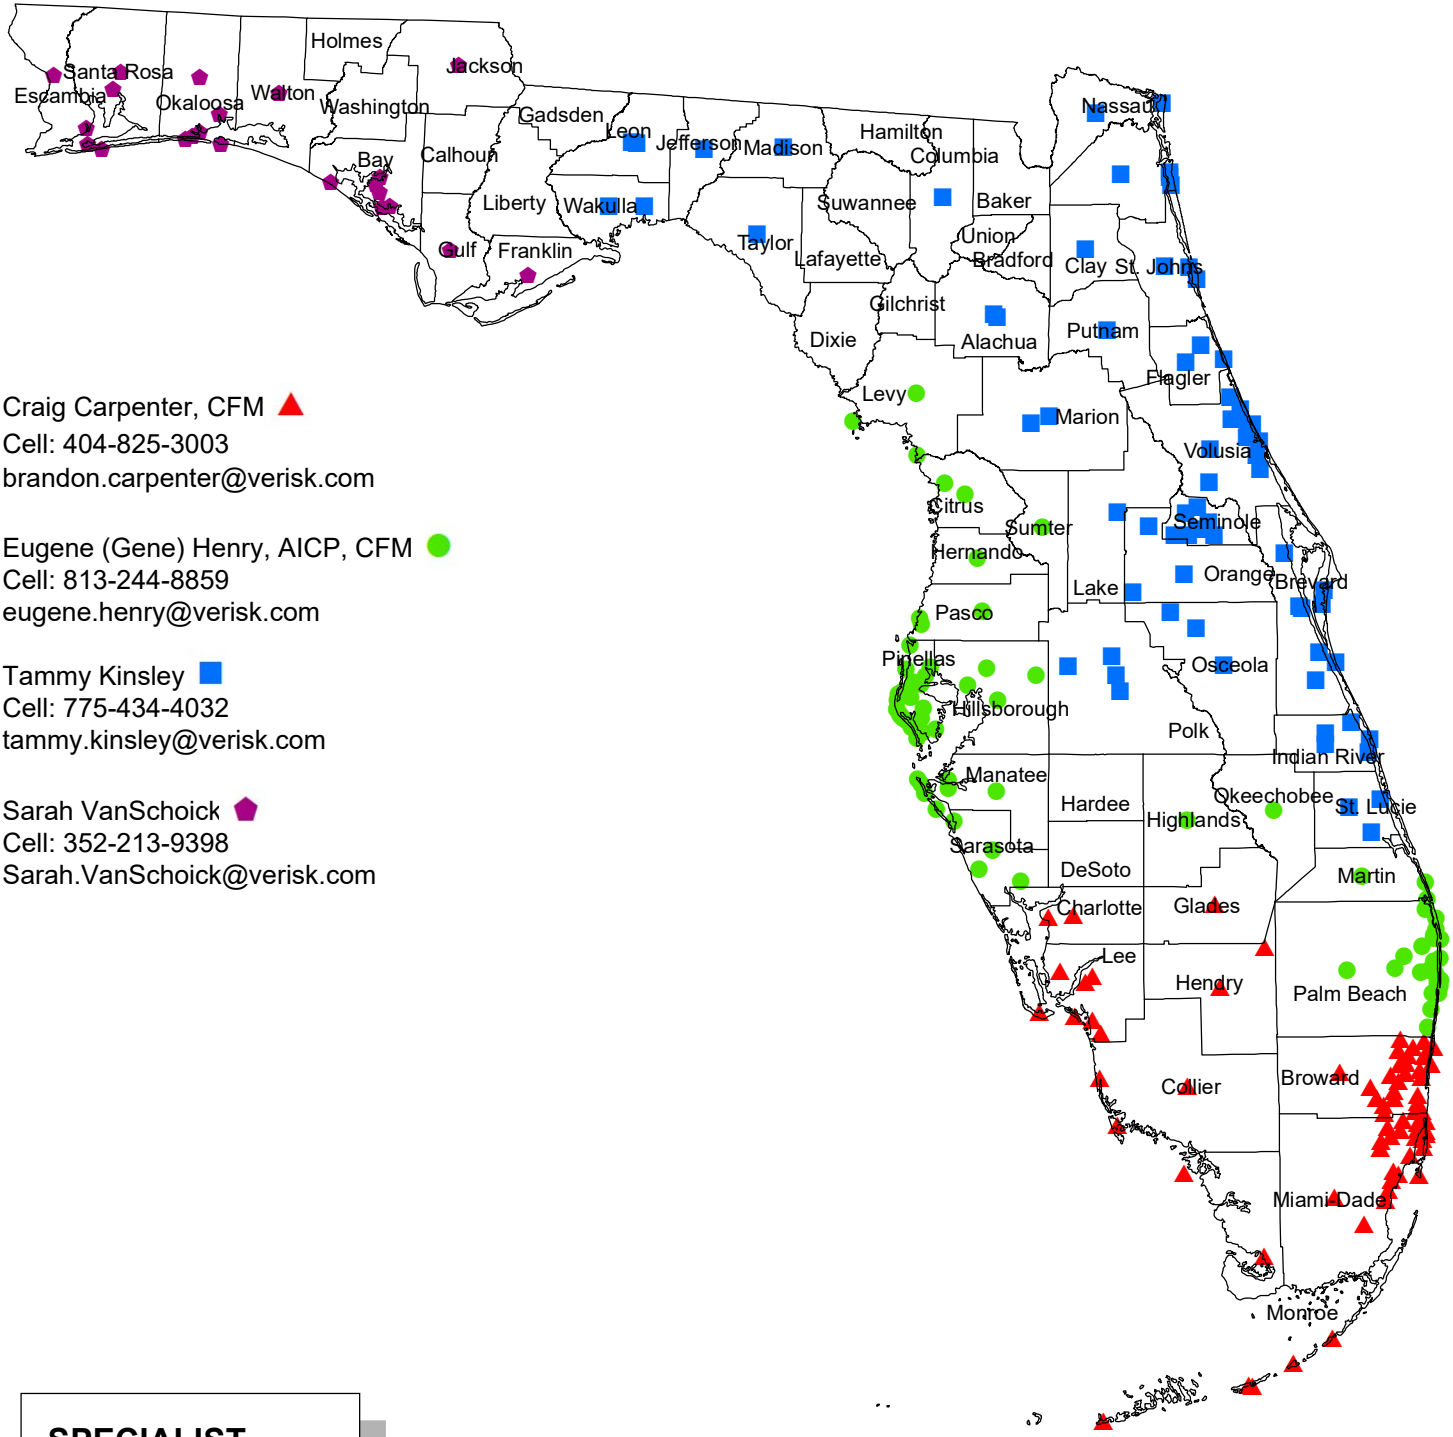

CRS Specialist Florida Territories October 2023

Craig Carpenter, CFM ▲
Cell: 404-825-3003
brandon.carpenter@verisk.com

Eugene (Gene) Henry, AICP, CFM ●
Cell: 813-244-8859
eugene.henry@verisk.com

Tammy Kinsley ■
Cell: 775-434-4032
tammy.kinsley@verisk.com

Sarah VanSchoick ◆
Cell: 352-213-9398
Sarah.VanSchoick@verisk.com

SPECIALIST	
▲	CARPENTER
●	HENRY
■	KINSLEY
◆	VAN SCHOICK